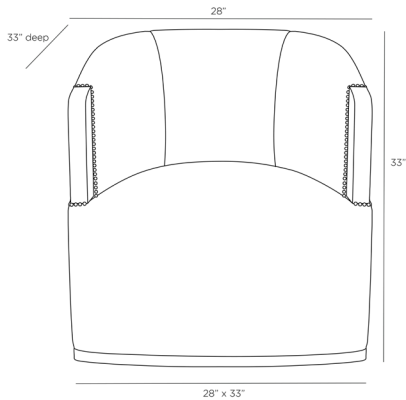

ARTERIOS

REVEAL SWIVEL LOUNGE CHAIR BONE LINEN

BARRY DIXON

GDFRU01

H: 33 IN, W: 28 IN, D: 33 IN

Bone Linen

Contract Recommendations: Adding a lacquer coating provides additional protection

We love the exposed cerused oak at the end of this chic swivel chair's arm, the first area to show wear on the upholstered bone linen chair. Clean lined comfort with added antique brass nail head details work in any room in the house.

Arm	H: 25.5 IN, W: 1.5 IN, D: 15 IN
Foot Print	W: 28 IN, D: 33 IN
Seat Back	H: 16.5 IN
Seat	W: 20.5 IN, D: 21 IN
Seat Height	18.5 IN
Seat	W: 20.5 IN, D: 21 IN
Diagonal Dimension	47" IN

SHIPPING

Shipping Requirements	TruckShip
Product Weight	61 LBS
Gross Weight 1	71 LBS
Shipping Box 1	H: 33 IN, L: 28 IN, W: 33 IN