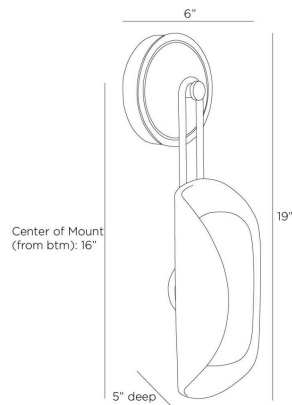

# ARTERIO RS

### WORKSHOP

GADWCT1  
H: 19 IN, W: 5 IN, D: 5 IN,  
Antique Brass

The Roll sconce is a study in soft curves, with a creamy ivory resin shade and frosted opal glass light, lightly suspended from an antique brass-plated iron plate.

### DIMENSIONS

Backplate	D: 1 IN, Dia: 6.00 IN
Center Of Mount From	16 in
Btm Height	19 in
Ceramic Shade	H: 11.5 IN, W: 5 IN, D: 2.5 IN

### SHIPPING

Product Weight	5 lbs
Gross Weight 1	8 lbs
Shipping Box 1	H: 22 IN, L: 9 IN, W: 9 IN