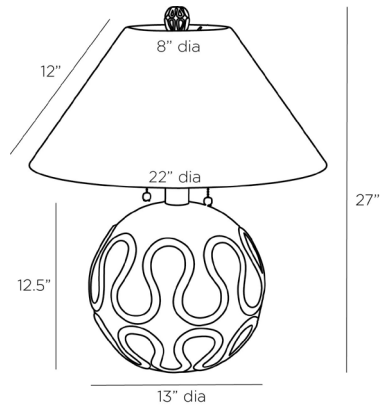

ARTERIOS

SERPIENTE LAMP

LAURA KIRAR

GKPTI01-671
 H: 27 IN, Dia: 22.00 IN
 Vintage Brass, Cast Aluminum
 Contract Suitable As Is

The vintage brass Serpiente Table Lamp has the weight and physical quality of an excavated treasure meant for display on seated eye-level tables formed of cast aluminum.

APPEARANCE

Material	Cast Aluminum, Cotton, Microfiber
Finish	Ivory, Off-White
Finish Will Vary	true
Top Coat/Sealant	true
Finial Description	Decorative brass sphere to match
Finial Dimension	2" Sphere

DIMENSIONS

Shade	Top: 8.00 IN, Dia: 22.00 IN, Side: 12 IN
Body	H: 12.5 IN, Dia: 13.00 IN
Neck	H: 4 IN, Dia: 2.00 IN
Foot Print	Dia: 9.50 IN

WIRING

	3C,AE,AU,EU,SA,UK,UL
Rating	Indoor Only
Tilt Test	10 Degrees - AU
Cord	10 FT, Back of Lamp Base, Clear/Silver
Socket	2, Antique Brass, Type A - E26
Switch	At Socket, On/Off Pull Chain
Maximum Watt	60
Voltage	110-120 V