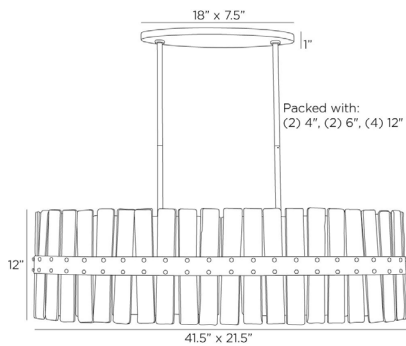

ARTERIOS

SINCLAIR OVAL CHANDELIER

DRC10
H: 15 IN, W: 41.5 IN, D: 21.5 IN
Smoke Luster
Contract Suitable As Is

An update of one of our most timeless styles, the Sinclair is constructed of over 20 panels of smoke luster glass, each formed by hand to possess their own individual shapes and natural edges. An outer steel band plated in antique brass with rivet details offers an unexpected edge to its refined aesthetic. Finish will vary.

APPEARANCE

Material	Glass, Steel
Material Type	Luster
Finish	Antique Brass
Finish Will Vary	true
Top Coat/Sealant	false

DIMENSIONS

Pendant	H: 12 IN, W: 41.5 IN, D: 21.5 IN
Minimum Hanging Height	15 IN
Maximum Hanging Height	43 IN
Canopy	H: 1 IN, W: 18 IN, D: 7.5 IN

WIRING

Rating	Damp
Suggested Bulb Type	G16.5
Cord	10 FT, Clear/Silver, SVT
Socket	8, Type A - E26
Photographed Bulb	2" Frosted Globe Bulb
Maximum Watt	60
Voltage	110-120 V

COMPLIANCY

RoHS	true
------	------

SHIPPING

Shipping Requirements	TruckShip
Product Weight	48.3 LBS
Gross Weight 1	56 LBS
Shipping Box 1	H: 10.8 IN, L: 25.8 IN, W: 46.3 IN

REPLACEMENT PARTS

Replacement Part 1	PIPE-513
Replacement Part 1 Dim	(1) 4", (1) 6", (1) 12"
Replacement Part 2	CANOPY-691
Replacement Part 2 Dim	1" x 18" x 7.5"