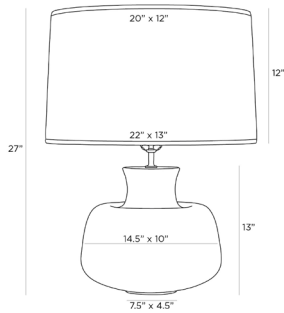

ARTERIOS

TABOR LAMP

PTE01-SH006
 H: 27 IN, W: 22 IN, D: 13 IN
 Frosted Blue Reactive, Ceramic
 Contract Suitable As Is

Expressing artisanal beauty in frosted blue reactive glaze, the oversized Tabor table lamp is rendered in a classical urn shape. The bulbous, ceramic vessel is finished in an off-white linen drum shade, lined in white cotton, that follows the oval shape of the base. Finish will vary.

APPEARANCE

Material	Ceramic, Cotton, Linen, Steel
Finish	Antique Brass, Off-White, White
Finish Will Vary	true
Top Coat/Sealant	false
Finial Description	Antique Brass Sphere
Finial Dimension	1" Sphere

DIMENSIONS

Shade	Top: 12 IN, Top: 20 IN, D: 13 IN, W: 22 IN, Side: 12 IN
Body	H: 13 IN, W: 14.5 IN, D: 10 IN
Neck	Dia: 0.50 IN
Foot Print	W: 7.5 IN, D: 4.5 IN
Harp	8" Brass IN

WIRING

Rating	Indoor Only
Suggested Bulb Type	A19
Tilt Test	10 Degrees - AU
Cord	10 FT, Back of Lamp Base, Clear/Silver, SPT-2
Socket	1, Brass, Type A - E26
Switch	3-Way Rotary, At Socket
Maximum Watt	150
Voltage	110-120 V