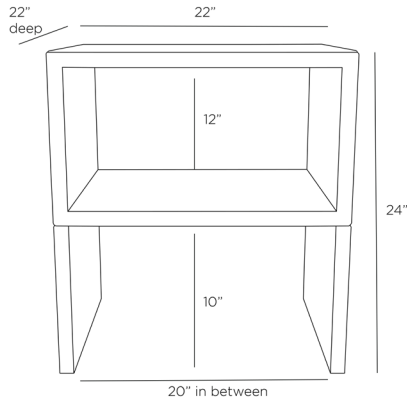

## TALCON END TABLE

FEI07

H: 24 IN, W: 22 IN, D: 22 IN

Antique Brass

Contract Suitable As Is

Created in a classic waterfall silhouette, our Talcon end table slips gracefully into any space. The sleek accent table is dressed in dove leather and features tailored stitching along the top. Antique brass cladding wraps the sled legs creating striking visual contrast. Finish will vary.

### DIMENSIONS

Foot Print	W: 22 IN, D: 22 IN
------------	--------------------