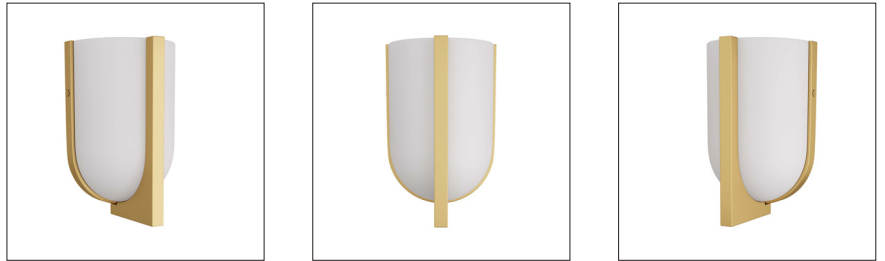

ARTERIO RS

TALIA SCONCE

DWC05
 H: 7 IN, W: 4.5 IN, D: 4 IN
 Opal Swirl
 Contract Suitable As Is

A modern interpretation of Deco-era theater lighting, the Talia sconce imparts a sense of glamor. The torchiere-style light is luxuriously crafted with a rounded opal swirl glass shade that is cradled by an angular framework of antique brass steel. The shade is open at the top to cast an unlit glow. Damp-rated, although limited covered outdoor conditions may affect finish.

APPEARANCE

Material	Glass, Steel
Finish	Antique Brass
Top Coat/Sealant	false

DIMENSIONS

Center Of Mount From Btm	5 IN
Backplate	H: 6.5 IN, W: 4.5 IN
Mount	H: 4 IN, W: 4 IN

WIRING

Rating	Damp
Cord	0.5 FT, Black/White, SVT
Socket	1, Type B - E12
Photographed Bulb	Clear Straight Tip Candelabra Bulb
Maximum Watt	40
Voltage	110-120 V