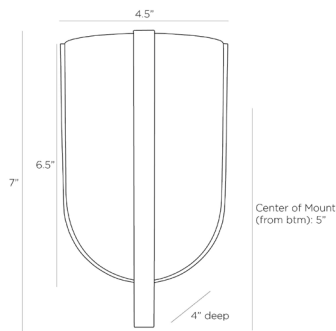

ARTERIO RS

TALIA SCONCE

DWC05
 H: 7 IN, W: 4.5 IN, D: 4 IN
 Opal Swirl
 Contract Suitable As Is

A modern interpretation of Deco-era theater lighting, the Talia sconce imparts a sense of glamor. The torchiere-style light is luxuriously crafted with a rounded opal swirl glass shade that is cradled by an angular framework of antique brass steel. The shade is open at the top to cast an unlit glow. Damp-rated, although limited covered outdoor conditions may affect finish.

APPEARANCE

Material	Glass, Steel
Finish	Antique Brass
Top Coat/Sealant	false

DIMENSIONS

Center Of Mount From Btm	5 IN
Backplate	H: 6.5 IN, W: 4.5 IN
Mount	H: 4 IN, W: 4 IN

WIRING

Rating	Damp
Cord	0.5 FT, Black/White, SVT
Socket	1, Type B - E12
Photographed Bulb	Clear Straight Tip Candelabra Bulb
Maximum Watt	40
Voltage	110-120 V

CERTIFICATIONS

Certifications	Mexico Australia, European Union, United Arab Emirates, United States, Canada
----------------	--

COMPLIANCY

UL/ETL	Yes
CB	Yes
RoHS	true

SHIPPING

Product Weight	2 LBS
Gross Weight 1	2 LBS
Shipping Box 1	H: 7.08 IN, L: 6.49 IN, W: 9.84 IN