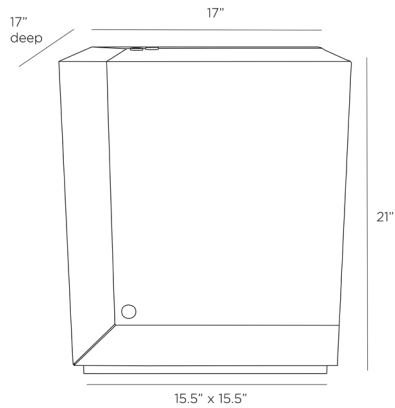

ARTERIOS

TATIANA ACCENT TABLE

FAI06
H: 21 IN, W: 17 IN, D: 17 IN
Ebony
Contract Suitable As Is

Tailored and beautifully crafted, our Tatiana accent table fits seamlessly into any living space. The stylish table is created in neutral bone leather with a stitched top and a waterfall edge that forms an apron, offering contrast against the strong, wire-brushed, ebony oak frame and antique brass feet. The handsome table is embellished with antique brass brads at each connection point. Finish will vary.

APPEARANCE

Material	Brass, Leather, Oak Wood
Finish	Antique Brass, Ebony
Finish Will Vary	true
Top Coat/Sealant	false

DIMENSIONS

Foot Print	W: 15.5 IN, D: 15.5 IN
------------	------------------------

SHIPPING

Shipping Requirements	TruckShip
Product Weight	34 LBS
Gross Weight 1	40 LBS
Shipping Box 1	H: 24.02 IN, L: 24.02 IN, W: 31.1 IN

CONTRACT

Contract Suitable	true
-------------------	------