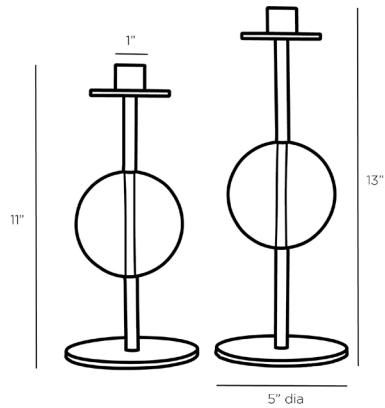

ARTERIO RS

TERRELL CANDLEHOLDERS, SET OF 2

ACC02

Champagne
Contract Suitable As Is

Moody and modern, this pair of candleholders feature discs of champagne crystal suspended amid bronze-finished steel stems and round bases. Top any surface with the mixed-media taper-holders for a soft layer of illumination.

APPEARANCE

Material	Crystal, Steel
Finish	Bronze
Top Coat/Sealant	false

DIMENSIONS

Foot Print Large	Dia: 5.00 IN
Foot Print Small	Dia: 5.00 IN
Opening	Dia: 1.00

SHIPPING

Product Weight	6 LBS
Gross Weight 1	6.83 LBS
Shipping Box 1	H: 11 IN, L: 7.5 IN, W: 15.75 IN