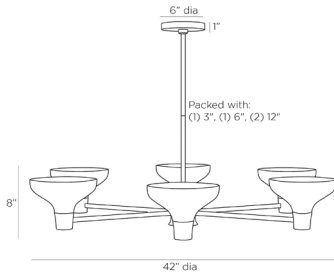

ARTERIOS

THATCHER CHANDELIER

DLI02
H: 9.5 IN, Dia: 42.00 IN
White Gesso
Contract Suitable As Is

A high-contrast mix of materials dresses up the Thatcher Chandelier and lends elegance to its surroundings. The sleek, six-arm illuminator is created in a framework of blackened iron, with graceful, tulip-shaped white gesso iron shades that direct light upwards. A gray-washed wood cylinder serves as a central anchor point for each arm. Finish will vary. Damp-rated, although limited covered outdoor conditions may affect

APPEARANCE

Material	Iron, Wood
Finish	Blackened Iron, Gray Wash
Finish Will Vary	true
Top Coat/Sealant	true

DIMENSIONS

Chandelier	H: 8 IN, Dia: 42.00 IN
Minimum Hanging Height	9.5 IN
Maximum Hanging Height	39.5 IN
Canopy	H: 1 IN, Dia: 6.00 IN

WIRING

Rating	Damp
Cord	10 FT, Black, SVT
Socket	6, Type A - E26
Photographed Bulb	2" Frosted Globe Bulb
Maximum Watt	40
Voltage	110-120 V

CERTIFICATIONS

Certifications	Mexico Australia, European Union, United Arab Emirates, United States, Canada
----------------	--

COMPLIANCY

UL/ETL	Yes
CB	Yes
RoHS	true

SHIPPING

Product Weight	21 LBS
Gross Weight 1	28.16 LBS
Shipping Box 1	H: 38.19 IN, L: 38.19 IN, W: 9.45 IN

REPLACEMENT PARTS

Replacement Part 1	PIPE-526
Replacement Part 1 Dim	(1) 3", (1) 6", (1) 12"
Replacement Part 2	CANOPY-625
Replacement Part 2 Dim	1" x 5"