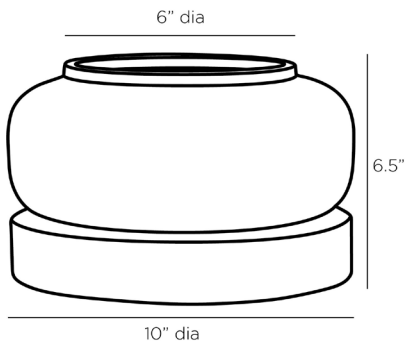

# ARTERIO RS

## TRACE VASE

AVI01  
H: 6.5 IN, Dia: 10.00 IN  
Clear  
Contract Suitable As Is

The mushroom-shaped Trace vase features a textured clear seedy glass vessel perched atop a moody galaxy marble base. The piece is rimmed in bronzed brass. Use the multipurpose accessory to create a terrarium-style display for plants or as a pillar holder. Finish will vary.

### DIMENSIONS

Foot Print	Dia: 10.00 IN
Opening	Dia: 6.00

### SHIPPING

Product Weight	14 LBS
Gross Weight 1	17.1 LBS
Shipping Box 1	H: 13.5 IN, L: 13.5 IN, W: 13.25 IN