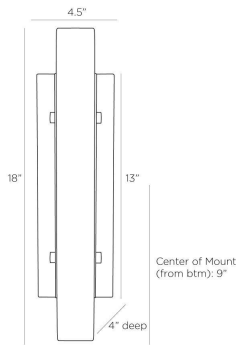

## VELASCO SCNCE

DWC13  
H: 18 IN, W: 4.5 IN, D: 4 IN,  
White Alabaster

With a distinctive Deco influence, our Velasco sconce is updated in a modern, streamlined design. The wall light is crafted in a narrow column of luxurious white alabaster affixed to a rectangular backplate of antique-brass iron, which grips the LED diffuser on each side. Finish will vary. Certified for damp locations and intended for interior use.

### DIMENSIONS

Backplate	H: 13 IN, W: 4.5 IN
Mount	H: 12.5 IN, W: 4 IN
Center Of Mount From Btm Height	9 in

### SHIPPING

Product Weight	13 lbs
Gross Weight 1	14.5 lbs
Gross Weight 2	0 lbs
Shipping Box 1	H: 20.9 IN, L: 11.2 IN, W: 5.7 IN
Shipping Box 2	H: 0 IN, L: 0 IN, W: 0 IN