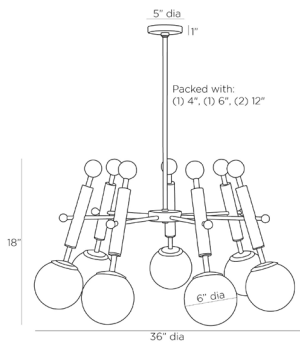

ARTERIOS

VERONA CHANDELIER

DMC05

H: 20 IN, Dia: 36.00 IN

Antique Brass

Contract Suitable As Is

Loaded with visual interest, the Verona chandelier is fashioned with a slanted, umbrella-shaped, piped framework in antique brass iron and opal-swirl glass shades. The dynamic piece is embellished with white alabaster orbed finials that top each of the eight lights. Finish will vary.

APPEARANCE

Material	Alabaster, Glass, Iron
Finish	Opal Swirl, White
Finish Will Vary	true
Top Coat/Sealant	true

DIMENSIONS

Chandelier	H: 18 IN, Dia: 36.00 IN
Minimum Hanging Height	20 IN
Maximum Hanging Height	48 IN
Canopy	H: 1 IN, Dia: 5.00 IN

WIRING

Rating	Damp
Cord	7 FT, Clear/Silver, SVT
Socket	8, Type B - E12
Photographed Bulb	Clear Straight Tip Candelabra Bulb
Maximum Watt	60
Voltage	110-120 V

CERTIFICATIONS

Certifications	Mexico Australia, European Union, United Arab Emirates, United States, Canada
----------------	--

COMPLIANCY

UL/ETL	Yes
CB	Yes
RoHS	true

SHIPPING

Shipping Requirements	TruckShip
Product Weight	24 LBS
Gross Weight 1	35.5 LBS
Shipping Box 1	H: 36.8 IN, L: 36.8 IN, W: 18.5 IN

REPLACEMENT PARTS

Replacement Part 1	PIPE-513
Replacement Part 1 Dim	(1) 4", (1) 6", (1) 12"
Replacement Part 2	CANOPY-553
Replacement Part 2 Dim	1" x 5"