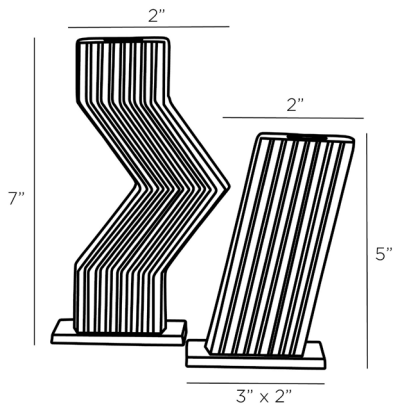

# ARTERIO S

## VESELY CANDLEHOLDERS, SET OF 2

ACI01

Antique Brass  
Contract Suitable As Is

This expressive pair was designed with a mod '60s sensibility. Rendered in two sizes and forms, the antique cast brass Vesely Candleholders feature carved grooves that follow the angular profiles. Finish will vary.

### APPEARANCE

Material	Brass
Material Type	Cast
Finish Will Vary	true
Top Coat/Sealant	false

### DIMENSIONS

Foot Print Large	W: 3 IN, D: 2 IN
Foot Print Small	W: 3 IN, D: 2 IN