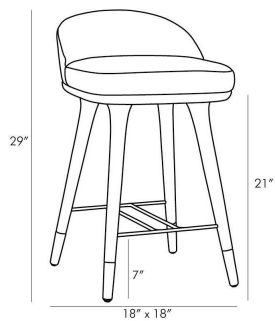

ARTERIOS

WALSH COUNTER STOOL

6865

H: 29 IN, W: 18 IN, D: 18 IN,

Black Leather

Contract Not Suitable As Is

Form meets function as modern meets traditional with this counter stool. The black leather seat lends a contemporary touch to the traditional style of the solid walnut-finish wood legs, while an antique brass stretcher adds support and acts as an accent to the dark façade. Featuring a low back and no arms, the minimalist profile of this piece makes it ideal for tucking under a counter. Finish and leather may vary.

APPEARENCE

Material	Leather, Wood, Brass
Finish	Black, Walnut, Antique Brass
Finish Will Vary	Yes
Top Coat/Sealant	No
Textile Contract Suitability	High Traffic/Public Spaces

DIMENSIONS

Foot Print	W: 17 IN, D: 16 IN
Seat	H: 25 IN, W: 18 IN, D: 15.5 IN
Seat Cushion (thickness)	H: 4 IN
Clearance	7 IN

SHIPPING

Product Weight	17 lbs
Gross Weight 1	33.75 lbs
Shipping Box 1	H: 35 IN, L: 27 IN, W: 25 IN

ADDITIONAL INFO

Swatch Number	T45SW
---------------	-------

CONTRACT

Contract Suitable	No
Fabric Composition	100% Leather