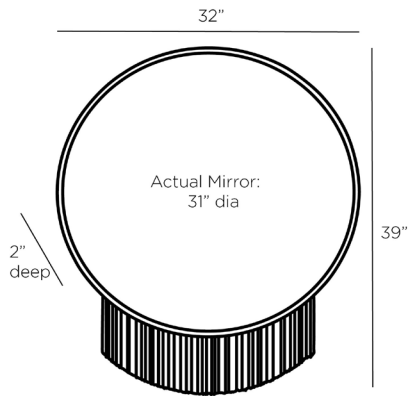

ARTERIORS

WINCHESTER MIRROR

WM104
H: 39 IN, W: 32 IN, D: 2 IN
Antique Brass
Contract Suitable As Is

Drawing inspiration from the flapper fashion of the '20s, this playful mirror features a banded iron frame and a skirt made of fine brass metal chains, both in an antique brass finish. The Art Deco-influenced mirror imparts a stylish edge to any space. The mirror is fitted with a cleat for hanging. Finish will vary.

APPEARANCE

Material	Brass, Mirror
Material Type	
Finish	Plain
Finish Will Vary	true
Top Coat/Sealant	false

DIMENSIONS

Mirror Size	Dia: 31.00 IN
-------------	---------------

SHIPPING

Shipping Requirements	TruckShip
Product Weight	36 LBS
Gross Weight 1	40 LBS
Shipping Box 1	H: 34.43 IN, L: 34.43 IN, W: 5.91 IN

ADDITIONAL INFO

Hanger Position	Vertical Only
Hanger Type	Security Cleat
Hanger Size	18"

CONTRACT

Contract Suitable	true
-------------------	------