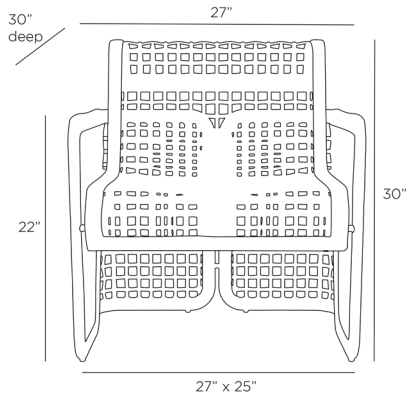

ARTERIOS

WINNIE LOUNGE CHAIR

FRS03

H: 30 IN, W: 27 IN, D: 30 IN

Gray Wash

Contract Recommendations: Not for use in high traffic/public spaces

Crafted in a simple, open rattan weave, the Winnie lounge chair serves as functional art for the home. Inspired by origami, the deep, sculptural lounger is crafted in gray-washed rattan, with folds at the arms and back that create visual interest. Finish will vary.

APPEARANCE

Material	Rattan
Finish Will Vary	true
Top Coat/Sealant	false

DIMENSIONS

Arm	H: 22 IN, W: 1.5 IN, D: 21 IN
Foot Print	W: 27 IN, D: 25 IN
Seat Back	H: 15 IN, W: 23
Seat	W: 23 IN, D: 18 IN
Seat Height	15 IN
Seat	W: 23 IN, D: 18 IN

SHIPPING

Shipping Requirements	TruckShip
Product Weight	30 LBS
Gross Weight 1	35 LBS
Shipping Box 1	H: 32 IN, L: 29 IN, W: 32 IN

ADDITIONAL INFO

Features	Sustainable
Leg Or Foot Application	Glides

CONTRACT