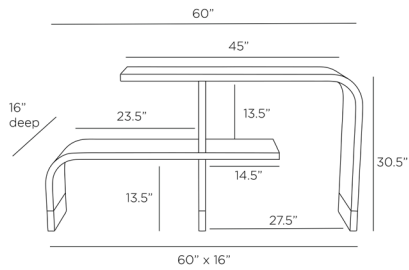

ARTERIO RS

WYNGATE ETAGERE

FGS01
H: 30.5 IN, W: 60 IN, D: 16 IN
Ebony
Contract Suitable As Is

Inspired by Art Deco shapes, the sinuous Wyngate etagerie makes a graceful and dramatic display piece. Two ebony oak veneer shelves with waterfall curves create staggered heights. Thick bands of antique brass wrap each leg, providing contrasting detail. Finish will vary.

APPEARANCE

Material	Brass, Oak Veneer
Finish	Antique Brass
Finish Will Vary	true
Top Coat/Sealant	true
Total Shelf Count	2

DIMENSIONS

Foot Print	W: 60 IN, D: 16 IN
------------	--------------------

SHIPPING

Shipping Requirements	TruckShip
Product Weight	107 LBS
Gross Weight 1	117 LBS
Shipping Box 1	H: 63.2 IN, L: 18.9 IN, W: 35.43 IN

ADDITIONAL INFO

Leg Or Foot Application	Glides
-------------------------	--------