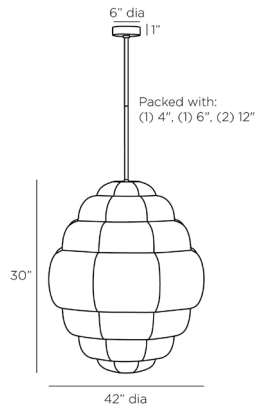

ARTERIOS

YAHARA CHANDELIER

DMC15
H: 35 IN, Dia: 42.00 IN
Ivory
Contract Suitable As Is

Influences ranging from the natural and modern worlds inform our Yaha-ra. Reminiscent of a bee's nest or Chinese lantern, this tiered design takes a steel structure finished in antique brass wrapped in a cool cocoon of ivory vegan vellum. Zen-like in its appeal, this fixture will lend a soothing glow to any space. Damp-rated, although limited covered outdoor conditions may affect finish. Finish will vary.

APPEARANCE

Material	Steel, Vegan Vellum
Finish	Antique Brass
Finish Will Vary	true
Top Coat/Sealant	false

DIMENSIONS

Pendant	H: 30 IN, Dia: 42.00 IN
Minimum Hanging Height	35 IN
Maximum Hanging Height	65 IN
Canopy	H: 1 IN, Dia: 6.00 IN

WIRING

	UL,EU,SA
Rating	Damp
Cord	10 FT, Clear/Silver, SVT
Socket	1, Type A - E26
Photographed Bulb	3" Frosted Globe Bulb
Maximum Watt	100
Voltage	110-120 V

CERTIFICATIONS

Certifications	Mexico Australia, European Union, United Arab Emirates, United States, Canada
----------------	--

COMPLIANCY

UL/ETL	Yes
CB	Yes
RoHS	true

SHIPPING

Shipping Requirements	TruckShip
Product Weight	8.1 LBS
Gross Weight 1	23.1 LBS
Shipping Box 1	H: 33.5 IN, L: 31.9 IN, W: 31.9 IN

REPLACEMENT PARTS

Replacement Part 1	PIPE-504
Replacement Part 1 Dim	(1) 4", (1) 6", (1) 12"
Replacement Part 2	CANOPY-590
Replacement Part 2 Dim	1" x 5" DIA