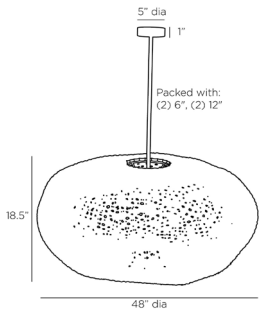

ARTERIO RS

YARA CHANDELIER

DLS08
H: 20.5 IN, Dia: 48.00 IN
White
Contract Suitable As Is

Natural coco shells are strung together to reflect a dreamy cumulous cloud. Hung from an iron pipe finished in antique brass, the asymmetrical form of the Yara was made to reflect intriguing shadows on walls and ceilings. This design was made from sustainable materials. Finish will vary.

APPEARANCE

Material	Iron, Wood
Material Type	Beech
Finish	Antique Brass
Finish Will Vary	true
Top Coat/Sealant	true

DIMENSIONS

Pendant	H: 18.5 IN, Dia: 48.00 IN
Minimum Hanging Height	20.5 IN
Maximum Hanging Height	44.5 IN
Canopy	H: 1 IN, Dia: 5.00 IN

WIRING

	UL,EU,SA
Rating	Indoor Only
Cord	10 FT, Clear/Silver, SVT
Socket	4, Type B - E12
Photographed Bulb	3" Clear Globe Bulb
Maximum Watt	40
Voltage	110-120 V

CERTIFICATIONS

Certifications	Mexico Australia, European Union, United Arab Emirates, United States, Canada
----------------	--

COMPLIANCY

UL/ETL	Yes
CB	Yes
RoHS	true

SHIPPING

Shipping Requirements	TruckShip
Product Weight	37.1 LBS
Gross Weight 1	66.15 LBS
Shipping Box 1	H: 24 IN, L: 48.5 IN, W: 48.5 IN

REPLACEMENT PARTS

Replacement Part 1	PIPE-464
Replacement Part 1 Dim	(1) 6", (1) 12"
Replacement Part 2	CANOPY-519
Replacement Part 2 Dim	1" x 5" DIA