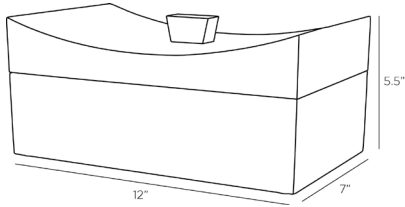

ARTERIOS

YARIN BOX

ARS05
H: 5.5 IN, W: 12 IN, D: 7 IN
Black & Ivory
Contract Suitable As Is

Adorned in black and ivory eggshell lacquer with a black lacquered handle, the speckled effect of this elegant box intrigues the eye. Inspired by an ancient Chinese empire pillow, the curved lid opens to reveal a black wood interior. Finish will vary.

APPEARANCE

Material	Eggshell Lacquer, Wood
Finish	Black
Finish Will Vary	true
Top Coat/Sealant	false

DIMENSIONS

Foot Print	W: 11.5 IN, D: 7 IN
Handle	H: 1, W: 2, D: 1
Interior	H: 2.5, W: 11, D: 6

SHIPPING

Product Weight	6 LBS
Gross Weight 1	13 LBS
Shipping Box 1	H: 12.6 IN, L: 7.48 IN, W: 5.5 IN

CONTRACT

Contract Suitable	true
-------------------	------