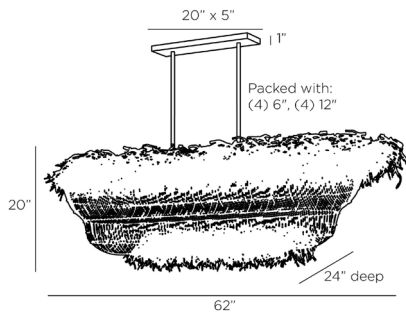

ARTERIOS

YESSIKA CHANDELIER

DRS03

H: 27 IN, W: 62 IN, D: 24 IN

Dark Gray Stained

Contract Suitable As Is

The natural warmth of raffia gets an airy update in the woven Yessika. Thatched, stained dark gray and fringed with a flourish, this texturally delightful style is suspended from a pair of slim matte iron pipes. Reminiscent of the shape of a boat hull, this unique fixture lends a touch of the tropics over any space. Finish will vary.

APPEARANCE

Material	Iron, Raffia
Finish	Matte Black
Finish Will Vary	true
Top Coat/Sealant	false

DIMENSIONS

Chandelier	H: 20 IN
Minimum Hanging Height	27 IN
Maximum Hanging Height	51 IN
Canopy	H: 1 IN, W: 20 IN, D: 5 IN

WIRING

	UL,EU,SA
Rating	Indoor Only
Cord	10 FT, Clear/Silver, SVT
Socket	6, Type B - E12
Photographed Bulb	Clear Straight Tip Candelabra Bulb
Maximum Watt	40
Voltage	110-120 V

CERTIFICATIONS

Certifications	Mexico Australia, European Union, United Arab Emirates, United States, Canada
----------------	--

REPLACEMENT PARTS

Replacement Part 1	PIPE-583
Replacement Part 1 Dim	(1) 6", (1) 12"
Replacement Part 2	CANOPY-675
Replacement Part 2 Dim	1" x 20" x 5"

CONTRACT

Contract Suitable	true
-------------------	------