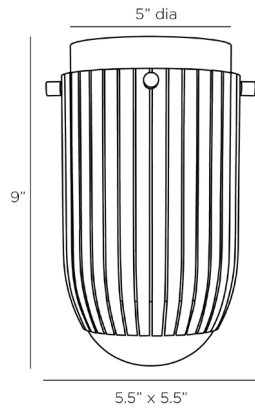

## YORK FLUSH MOUNT

DFC03  
H: 9 IN, W: 5.5 IN, D: 5.5 IN  
Antique Brass  
Contract Suitable As Is

Reminiscent of a delicate flower about to bloom, this Deco-influenced York flush mount is a chic addition to any space. Crafted of steel, each rib is finished in antique brass, uniformly holding a centered cylinder of opal glass for a diffused effect. Damp-rated, although limited covered outdoor conditions may affect finish.

### DIMENSIONS

Canopy	Dia: 5.00 IN
--------	--------------