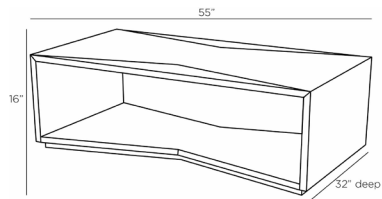

ARTERIOS

YUKI COCKTAIL TABLE

FC112
H: 16 IN, W: 55 IN, D: 32 IN
Walnut
Contract Suitable As Is

All dressed up for a cocktail hour, a "bowtie" of pebble-grained, cream embossed leather accents the top and sides of this sculptural walnut finished oak structure. Hollow at the bottom for storage, the leather wraps the singular oak wood shelf to elegant effect. Leather and wood will vary.

APPEARANCE

Material	Leather, Wood
Material Type	Embossed, Oak
Finish	Walnut
Finish Will Vary	true
Top Coat/Sealant	true

DIMENSIONS

Foot Print	W: 55 IN, D: 32 IN
Clearance	12.5"
Diagonal Dimension	IN

SHIPPING