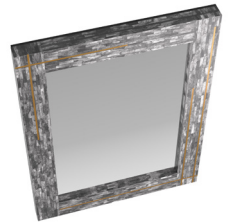

YVETTE MIRROR

WMI33  
 Gray, Bone  
 H: 40 IN  
 W: 30 IN  
 D: 2 IN

Traditional Moroccan bone inlay gets a contemporary update. Tonal shades of gray bone and thin strips of antique brass are meticulously inlaid in a grid pattern. Designed to be hung either horizontally or vertically, it is stabilized with a security cleat. Finish will vary.