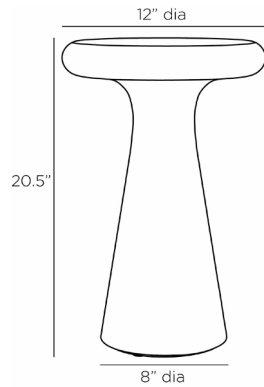

# ARTERIO RS

## ZAHARA DRINK TABLE

FAS05  
H: 20.5 IN, Dia: 12.00 IN  
Mojave

With a cinched waist and floating top, this bullnose design takes its inspiration from mid-century Italian sculpture. Crafted of concrete, it is both luxe and surprisingly lightweight. The Zahara's marble-like façade is finished in mojava through a process called hydrographics, assuring each piece will vary slightly in color and veining.

### DIMENSIONS

Foot Print	Dia: 8.00 IN
Clearance	18"
Diagonal Dimension	23" IN

### SHIPPING

Product Weight	27.3 LBS
Gross Weight 1	39.68 LBS
Shipping Box 1	H: 17.7 IN, L: 17.7 IN, W: 27 IN