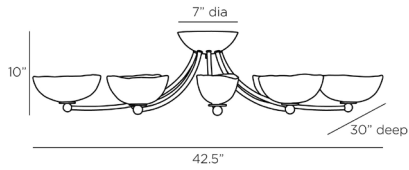

ARTERIOS

ZAMORA FLUSH MOUNT

DFC08
H: 10 IN, W: 42.5 IN, D: 30 IN
English Bronze
Contract Suitable As Is

Constructed to resemble a playful arachnid, the organic forms of the Zamora bring the drama to any room. Designed to work perfectly within a lower ceiling setting, each of its eight iron arms is finished in English bronze. Integrated LED glows through opal globes, with shades of seedy slump glass in an intriguing smoke finish. Finish will vary. Damp-rated, although limited covered outdoor conditions may affect finish.

APPEARANCE

Material	Glass, Iron
Material Type	Seedy Slump
Finish	Smoke
Finish Will Vary	true
Top Coat/Sealant	true

DIMENSIONS

Canopy	H: 3 IN, Dia: 7.00 IN
--------	-----------------------

WIRING

Rating	Damp
LED Color Temp	2700K
LED CRI	90+
LED Compatible Dimmer	0-10 V Dimmer
LED Lumens	744
Certification Note	PENDING REVIEW
Cord	0.5 FT, Black/White, SVT
Socket	8, Integrated LED
Maximum Watt	10
Voltage	110-120 V
LED Lifespan	20,000

CERTIFICATIONS

Certifications	Mexico United States, Canada
----------------	---------------------------------

COMPLIANCY

UL/ETL	Yes
RoHS	true

SHIPPING

Product Weight	18.6 LBS
Gross Weight 1	26.46 LBS
Shipping Box 1	H: 11.8 IN, L: 38.8 IN, W: 28.8 IN