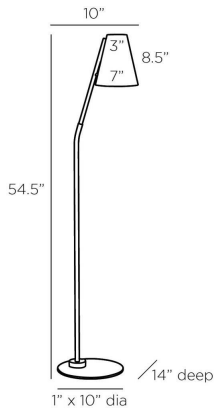

ARTERIOS

ZEALAND FLOOR LAMP

PFC14
H: 54.5 IN, W: 10 IN, D: 14 IN,
English Bronze, Steel

This masculine style offers a modern mix of materials and finishes. A slender vertical rod in English bronze and antique brass finish supports a conical shade of bronze. Mounted on a matching circular base with antique brass accents, it is finished with a taupe cloth cord. Full-range dimmer. Finish will vary.

APPEARANCE

Material	Steel
Finish	English Bronze, Antique Brass
Finish Will Vary	Yes
Top Coat/Sealant	Yes

DIMENSIONS

Base	H: 1 IN, Dia: 10.00 IN
Foot Print	Dia: 10.00 IN
Shade Bottom	Dia: 7.00 IN
Shade Side	H: 8.5 IN
Shade Top	Dia: 3.00 IN
Harp Size	N/A IN

WIRING

Rating	Indoor Only
Tilt Test	10 Degrees - AU
Cord	12 FT, Back of Lamp Base, Taupe Fabric,
Socket	1, Type A- E26 Keyless
Switch	On Line, Full Range Dimmer
Maximum Watt	60
Voltage	110-120 V

CERTIFICATIONS

Certifications	Mexico, United Arab Emirates, United Kingdom, United States, Canada, Australia
----------------	--

COMPLIANCY

UL/ETL	Yes
CB	Yes
RoHS	Yes

SHIPPING

Product Weight	9.4 lbs
Gross Weight 1	17 lbs
Shipping Box 1	H: 61 IN, L: 17.3 IN, W: 14 IN