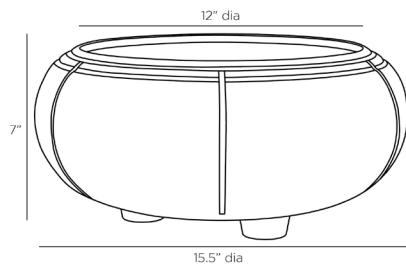

ARTERIOS

ZEHIR CACHE POT

ATI01
H: 7 IN, Dia: 15.50 IN
Antique Brass
Contract Suitable As Is

An elegant vessel, this cast aluminum footed planter makes an impactful centerpiece wherever you place it. Engraved for textural interest, the carved details inset into the antique brass finished surface recall the Nazca lines found in Southern Peru.

APPEARANCE

Material	Aluminum
Material Type	Cast
Top Coat/Sealant	true

DIMENSIONS

Foot Print	W: 9 IN, D: 9 IN
Opening	H: 5, Dia: 12.00

SHIPPING

Product Weight	10.4 LBS
Gross Weight 1	13.89 LBS
Shipping Box 1	H: 16 IN, L: 17.8 IN, W: 17.8 IN