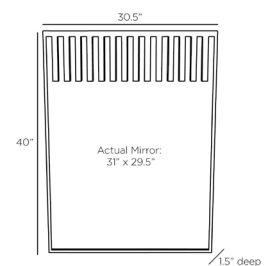

ZELINA MIRROR

WDI01  
 Bronze, Iron  
 H: 40 IN  
 W: 30.5 IN  
 D: 1.5 IN

The bronzed iron Zelina Mirror offers an alluring antiqued ombre effect that is eye-catching on any wall. Drawing inspiration from a simple utilitarian fork, a repeating pattern of bronze finished iron adds interest across the antiqued ombre glass surface. Fitted with a cleat for security, it can be hung horizontally or vertically. Finish will vary.