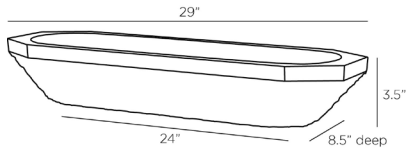

ARTERIOS

ZURICH CENTERPIECE

ATC04
H: 3.5 IN, W: 29 IN, D: 8.5 IN
Ivory
Contract Suitable As Is

A shallow vessel of ivory ricestone composite is an impactful accent for any tabletop. Carved with a pleasing texture, its simplistic silhouette is reminiscent of a classic wooden bread bowl. Finish will vary.

APPEARANCE

Material	Riverstone
Material Type	Composite
Finish Will Vary	true
Top Coat/Sealant	true

DIMENSIONS

Foot Print	W: 24 IN, D: 4 IN
Opening	H: 2.5, W: 26.5, D: 7

SHIPPING

Product Weight	15.2 LBS
Gross Weight 1	17.41 LBS
Shipping Box 1	H: 33 IN, L: 12 IN, W: 7.5 IN