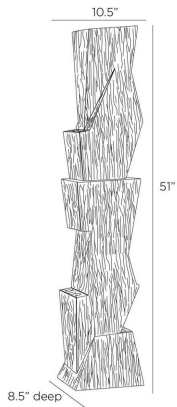

ARTERIOS

DARNELL FLOOR SCULPTURE

ASC24
H: 51 IN, W: 10.5 IN, D: 8.5 IN,
Matte White
Contract Suitable As Is

A totem of matte white resin is a commanding accent piece for any corner of the room. Designed to draw the eye to its geometric form, a faux wood finish adds a dynamic accent to the texture on its vertical surface. Finish will vary.

APPEARENCE

Material	Resin
Finish	Matte White
Finish Will Vary	Yes
Top Coat/Sealant	Yes

DIMENSIONS

Foot Print	W: 10.5 IN, D: 8.5 IN
------------	-----------------------

SHIPPING

Product Weight	32 lbs
Gross Weight 1	36.5 lbs
Shipping Box 1	H: 55 IN, L: 15 IN, W: 16 IN