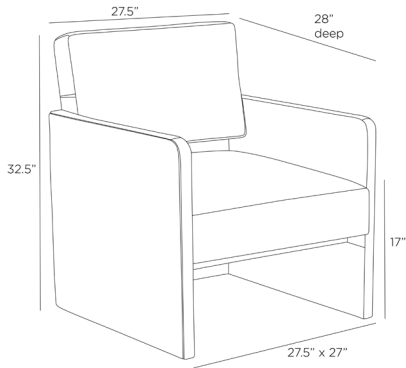

ARTERIOS

DEVINE LOUNGE CHAIR

FRI14
H: 32.5 IN, W: 27.5 IN, D: 28 IN
Black Hair on Hide
Contract Suitable As Is

Bringing back the best of 1990s-influenced style, this handsome black hair-on-hide style was designed to please from every angle in a room. As attractive from the back as when seen head on, its precise lines are enhanced with a cinched hourglass back. Squared arms and a well-padded seat complete the silhouette. Hide will vary.

APPEARANCE

Material	Hide
Finish Will Vary	true
Top Coat/Sealant	false
Textile Contract Suitability	High Traffic/Public Spaces

DIMENSIONS

Arm	H: 23.5 IN, W: 1.5 IN, D: 27 IN
Foot Print	W: 27.5 IN, D: 27 IN
Seat Back	H: 14 IN, W: 24, D: 6
Seat	W: 24.5 IN, D: 26.5 IN
Seat Height	17 IN
Seat	W: 24.5 IN, D: 26.5 IN
Clearance	10.5"
Diagonal Dimension	43 IN
Seat Cushion Thickness	6 IN