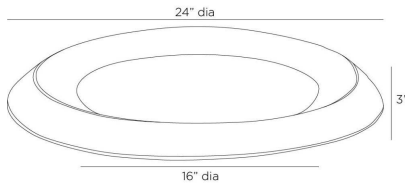

ARTERIOS

EVERETT CENTERPIECE

ATI05

H: 3 IN, Dia: 24.00 IN

Distressed Antique Brass

Contract Suitable As Is

Simplistic in form, a shield of distressed antique brass is carefully aged to appear effortlessly burnished. We designed this cast aluminum centerpiece with a shallow dip and floating edges to make an over scaled home for your treasures. Finish will vary.

APPEARENCE

Material	Aluminum
Material Type	Cast
Finish	Distressed Antique Brass
Finish Will Vary	Yes
Top Coat/Sealant	Yes

DIMENSIONS

Foot Print	Dia: 16.00 IN
------------	---------------

SHIPPING

Product Weight	14 lbs
Gross Weight 1	18 lbs
Shipping Box 1	H: 25.5 IN, L: 26 IN, W: 4.25 IN