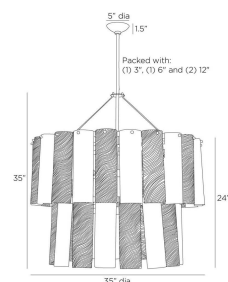

FARAMOND CHANDELIER

DM119
 Vintage Brass
 H: 39.5 IN
 Dia: 35.00 IN

Scaled for high ceilings, this impactful fixture adds a reflective glamour wherever it is placed. The Empire silhouette alternates faux bois-etched leaves of vintage brass-plated iron with smoke slump hammered glass for a striped effect. The two-tiered form is suspended from a brass-plated pipe and canopy. Damp-rated, although limited covered outdoor areas may affect finish. Finish will vary.