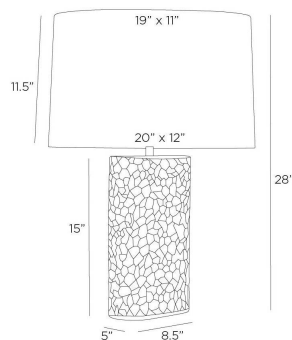

ARTERIO RS

FELICITY LAMP

PTS19-194
H: 28 IN, W: 20 IN, D: 12 IN,
Egg Shell, Terracotta
Contract Suitable As Is

With its carved and weathered finish, our terracotta lamp feels like an ancient found object. Monolithic in shape and glazed in eggshell, it is accented with antique brass-plated steel hardware. An off-white linen shade lined in off-white cotton mimics its oval form. Matching finial. Finish will vary.

APPEARANCE

Material	Terracotta, Steel, Linen, Cotton
Finish	Egg Shell, Antique Brass, Off-White
Finish Will Vary	Yes
Top Coat/Sealant	Yes
Finial Description	Terracotta sphere to match

DIMENSIONS

Body	H: 15 IN, W: 8.5 IN, D: 5 IN
Foot Print	W: 8.5 IN, D: 5 IN
Neck	H: 2 IN, Dia: 1.00 IN
Shade Bottom	W: 20 IN, D: 12 IN
Shade Side	H: 11.5 IN
Shade Top	W: 19 IN, D: 11 IN
Harp Size	9 IN

WIRING

Rating	Indoor Only
Tilt Test	10 Degrees - AU
Cord	10 FT, Back of Lamp Base, Clear/Silver, SPT-2
Socket	1, Type A - E26
Switch	At Socket, 3-Way Rotary
Maximum Watt	60
Voltage	110-120 V

COMPLIANCY

RoHS	Yes
------	-----

SHIPPING

Product Weight	13 lbs
Gross Weight 1	20 lbs
Gross Weight 2	5 lbs
Shipping Box 1	H: 11.25 IN, L: 7.75 IN, W: 23.75 IN
Shipping Box 2	H: 22 IN, L: 22 IN, W: 13 IN

ADDITIONAL INFO

Shade Shape	Oval
Shade Trim	Rolled Edges
Shade Type	Hardback