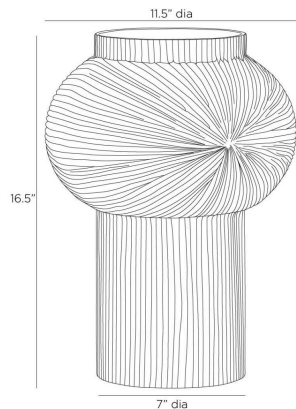

# ARTERIOS

## FORTNER VASE

AVE07  
H: 16.5 IN, Dia: 11.50 IN  
Ice Reactive  
Contract Suitable As Is

Intricate lines and wave-like textures wrap around this porcelain vase, finished with an ice-reactive glaze. Embracing the lines of platonic geometry, it features a rounded top. Finish will vary.

### DIMENSIONS

Foot Print	Dia: 7.00 IN
Opening	Dia: 6.50 IN

### SHIPPING

Product Weight	6.7 lbs
Gross Weight 1	10 lbs
Shipping Box 1	H: 17 IN, L: 12.6 IN, W: 12.6 IN