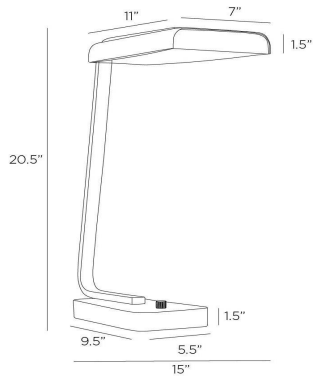

ARTERIOS

GENEVIEVE DESK LAMP

PTC54

H: 20.5 IN, W: 7 IN, D: 15 IN,
Antique Brass, Iron

Our angular update of a classic, this LED light offers a restrained luxury wherever it is placed. A paddle shade of chattered antique brass-plated iron mirrors the shape of the white alabaster base. The Genevieve task lamp features a dimmer switch that adjusts the illumination to your needs. Finish will vary.

APPEARANCE

Material	Iron, Alabaster
Finish	Antique Brass, White
Finish Will Vary	Yes
Top Coat/Sealant	Yes

DIMENSIONS

Base	H: 1.5 IN, W: 5.5 IN, D: 9.5 IN
Foot Print	W: 5.5 IN, D: 9.5 IN
Shade Bottom	W: 7 IN, D: 11 IN
Shade Side	H: 1.5 IN

WIRING

Rating	Indoor Only
Tilt Test	10 Degrees - AU
Cord	8 FT, Back of Lamp Base, Taupe Fabric, SPT-2
Socket	1, Integrated LED
Switch	At Base, Full Range Dimmer
Maximum Watt	10
Voltage	110-120 V
LED Color Temp	2700K
LED CRI	90+
LED Lifespan	20,000
LED Lumens	1,100

COMPLIANCY

RoHS	Yes
------	-----

SHIPPING

Product Weight	15 lbs
Gross Weight 1	20 lbs
Shipping Box 1	H: 11 IN, L: 24 IN, W: 20 IN

ADDITIONAL INFO

Shade Shape	Rectangle
Shade Type	Other

CONTRACT

Contract Suitable	Yes
-------------------	-----