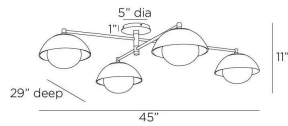

ARTERIOS

GLAZE MULTIPOINT FLUSH MOUNT

WORKSHOP

GADFC03

H: 11 IN, W: 45 IN, D: 29 IN,
Blackened Steel, Ivory Stained
Crackle

A highly flexible solution for spaces of all kinds, the Glaze multipoint flushmount features two adjustable, pivoting arms with four frosted glass lights with stained ivory crackle ceramic shades. The design offers users the ability to customize the blackened steel fixture's layout to the space, casting light where it is needed. This flushmount is an excellent option for transitional spaces like foyers and hallways, also bringing drama to areas with lower ceilings. Finish will vary.

APPEARANCE

Material	Ceramic, Steel, Glass
Material Type	Frosted
Finish	Ivory Stained Crackle, Blackened Steel, Opal
Finish Will Vary	Yes
Top Coat/Sealant	Yes

DIMENSIONS

Canopy	H: 1 IN, Dia: 5.00 IN
Glass Globe Diameter	6.00 in
Ceramic Shade	Dia: 9.00 IN

WIRING

Rating	Damp
Cord	1 FT, Black/White, SVT
Socket	4, Type A - E26
Maximum Watt	25
Voltage	110-120 V

COMPLIANCY

RoHS	Yes
------	-----

SHIPPING

Product Weight	19.2 lbs
Gross Weight 1	20 lbs
Shipping Box 1	H: 28 IN, L: 44.5 IN, W: 24 IN