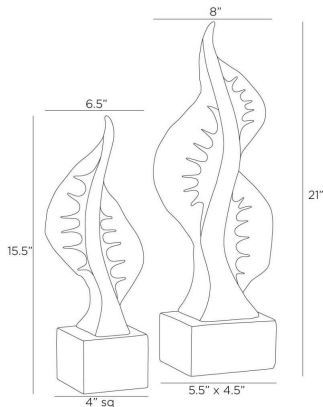

ARTERIO RS

HIRO SCULPTURES, SET OF 2

ASC25

Ivory

The sculptural silhouettes of marine life are reflected in these ivory ricestone composite sculptures. Reminiscent of seaweed or a Portuguese man-of-war fin, each twisted form stretches upward while secured to a charcoal ricestone composite base. Finish will vary.

APPEARANCE

Material	Ricestone
Material Type	Composite
Finish	Ivory, Charcoal
Finish Will Vary	Yes
Top Coat/Sealant	Yes

DIMENSIONS

Foot Print Large	W: 5.5 IN, D: 4.5 IN
Foot Print Small	W: 4 IN, D: 4 IN
Overall Large	H: 21 IN, W: 8 IN, D: 4.5 IN
Overall Small	H: 15.5 IN, W: 6.5 IN, D: 4 IN
Base Small	H: 3 IN, W: 4 IN, D: 4 IN
Base Large	H: 3 IN, W: 5.5 IN, D: 4.5 IN

SHIPPING

Product Weight	17.6 lbs
Gross Weight 1	18.74 lbs
Shipping Box 1	H: 15.5 IN, L: 10 IN, W: 24 IN

CONTRACT

Contract Suitable	Yes
-------------------	-----