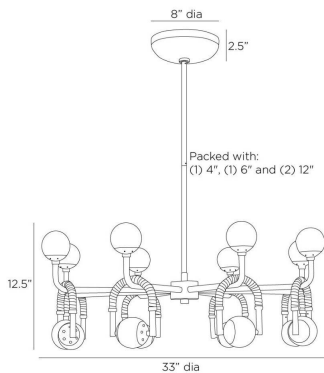

ARTERIO RS

HOLLINS CHANDELIER

DMC29
H: 17 IN, Dia: 33.00 IN
Opal

Inspired by the Memphis Group, the interlocking forms of this playful fixture deliver maximum glow. Forged of English bronze-plated steel, each tailored loop is detailed with anchor gray leather accents. Opal glass globes hold eight LED lights. Damp-rated, although limited covered outdoor areas may affect finish. Finish will vary.

APPEARANCE

Material	Glass, Steel, Leather
Finish	Opal, English Bronze, Anchor Grey
Finish Will Vary	Yes
Top Coat/Sealant	Yes

DIMENSIONS

Canopy	H: 2.5 IN, Dia: 8.00 IN
Chandelier	H: 12.5 IN, Dia: 33.00 IN
Minimum Hanging	H: 17 IN
Max Hanging Height	47 in

COMPLIANCY

RoHS	Yes
------	-----

SHIPPING

Shipping Requirements	TruckShip
Product Weight	20.5 lbs
Gross Weight 1	27 lbs
Shipping Box 1	H: 33.07 IN, L: 33.07 IN, W: 13.97 IN

REPLACEMENT PARTS

Replacement Part 1	PIPE-488
Replacement Part 1 Dim	(1) 4", (1) 6" and (1) 12"