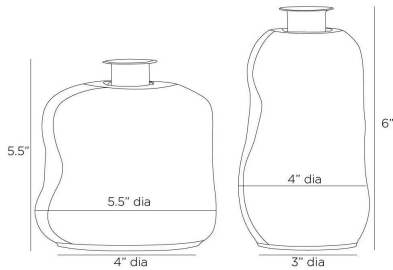

ARTERIO RS

HUGHES CANDLEHOLDERS, SET OF 2

ACI07

Smoke Luster

A pair of free-form candleholders deliver a lustrous oil slick effect when hit by the light. Finished in a smoke luster shade, each hammered glass style is topped with an antique brass holder to securely hold a taper candle. Finish will vary.

APPEARANCE

Material	Glass, Brass
Material Type	Hammered
Finish	Smoke Luster, Antique Brass
Finish Will Vary	Yes
Top Coat/Sealant	Yes

DIMENSIONS

Foot Print Large	Dia: 4.00 IN
Foot Print Small	Dia: 3.00 IN
Opening	Dia: 1.00 IN
Overall Large	H: 6 IN, Dia: 4.00 IN
Overall Small	H: 5.5 IN, Dia: 5.50 IN

SHIPPING

Product Weight	3.1 lbs
Gross Weight 1	5.75 lbs
Shipping Box 1	H: 11.5 IN, L: 8.5 IN, W: 14.5 IN

CONTRACT

Contract Suitable	Yes