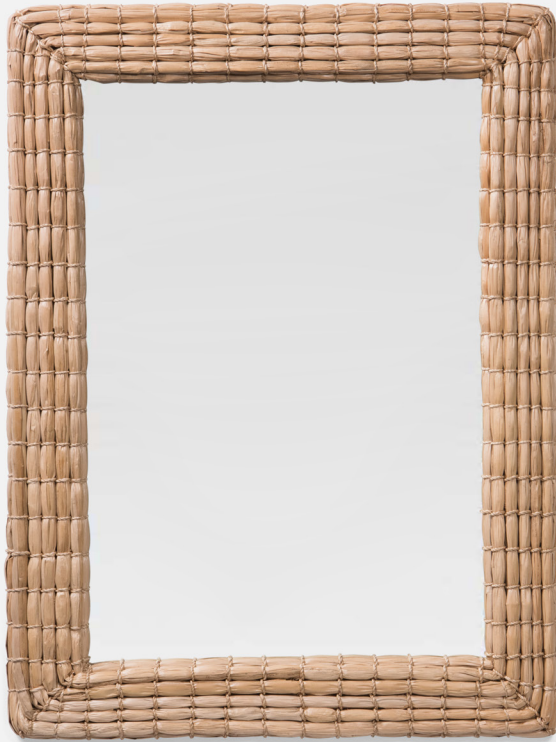

KEEGAN

Seagrass rope mirror with relaxed lines.
Available in three sizes.

MATERIAL

Tied Seagrass

DIMENSIONS

- A. 22"W x 38"H
  - B. 26"W x 38"H
  - C. 30"W x 40"H
2. Depth: 1.75"

REFLECTION AREA

- A. 13.5" X 29.5"
- B.
- C. 21.75" X 31.75"

TYPE OF HARDWARE

D Ring

Our mirrors are designed to be hung by a professional, usually by wire. Actual hanging specifics vary on a case by case basis and depend on several variables, including the mirror weight and wall type. Incorrect hanging can result in damage to the mirror or the wall. Made Goods is not responsible for damage due to incorrect hanging of our pieces.

WEIGHT

- A.
- B.
- C. 27 lbs

MIRROR TYPE

Normal