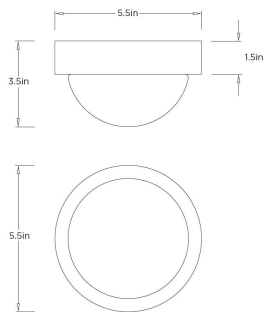

ARTERIOS

LENNON FLUSH MOUNT

DFC25 LENNON FLUSH MOUNT

ARTERIOS