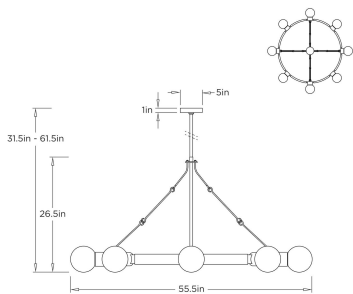

ARTERIOS

LIBERTY CHANDELIER

*ADDITIONAL PIPE AVAILABLE
DLC42 LIBERTY CHANDELIER   A R T E R I O S