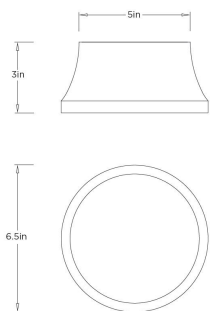

ARTERIOS

LOUISA FLUSH MOUNT

DFC23 LOUISA FLUSH MOUNT

ARTERIOS