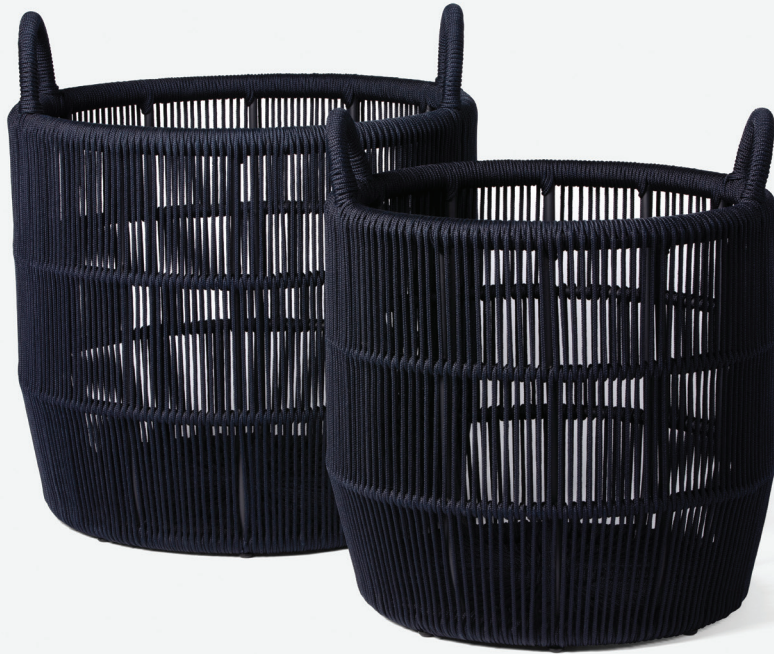

**OUTDOOR  
APPROVED**

## ALCOY BASKET

Fabric typically used for boat sails is tightly woven in a strict vertical arrangement. The Alcoy provides a decorative and modern storage option that is also durable and outdoor tested. Sold as a set of two.

**NOT SUITABLE FOR FREEZING TEMPERATURES**

**MATERIAL**

Performance Rope

**DIMENSIONS**

- A. 22"D x 24"H
- B. 25"D x 28"H

**SOLD**

Set of 2

**WEIGHT**

Sand