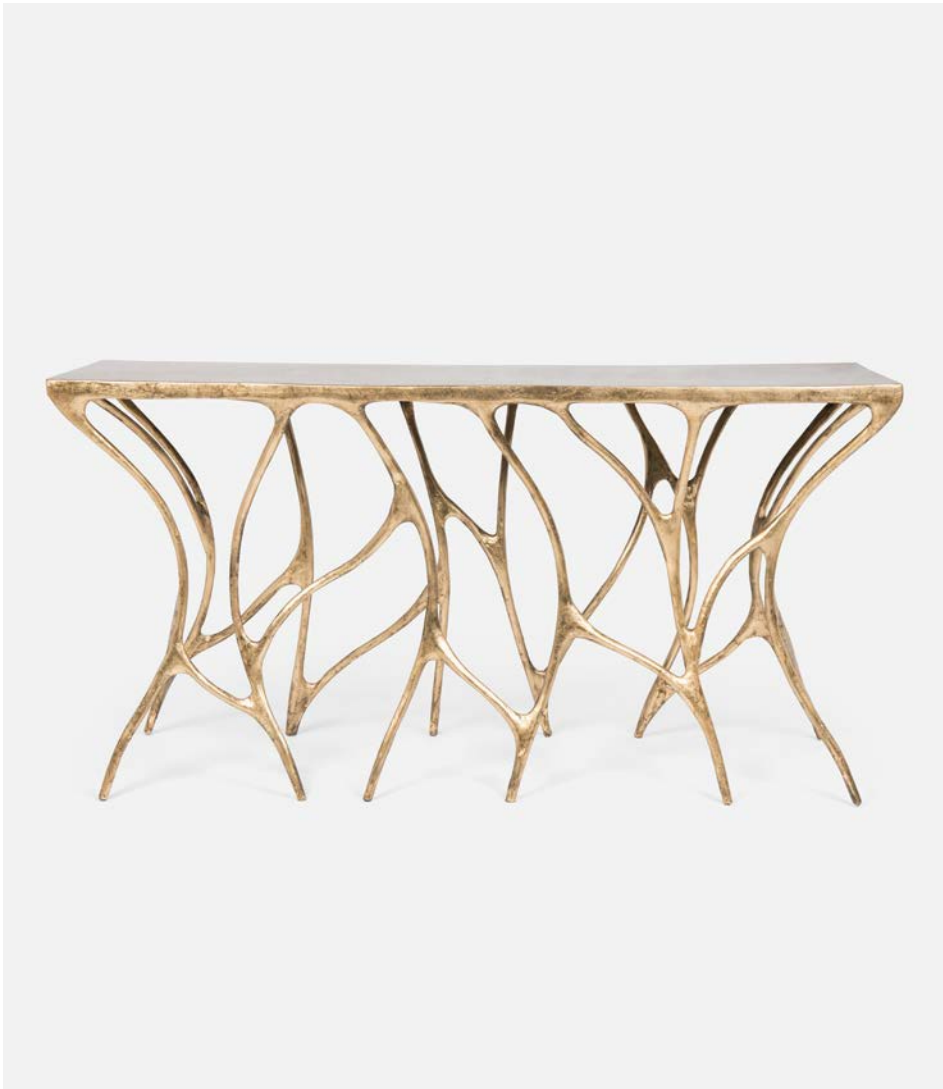

ALDRICH CONSOLE

Artfully asymmetrical branch collection with modern sensibilities.

MATERIAL

Resin

DIMENSIONS

- A. 48"L x 12"W x 31"H,
- B. 60"L x 18"W x 31"H
- C. 72"L x 18"W x 31"H
- D. 84"L x 18"W x 31"H

WEIGHT

- A. n/a
- B. n/a
- C. 101lbs
- D. 122lbs

This item is handcrafted and may show slight variation in size from one piece to another.

FINISHES

Antiqued Bronze

Antiqued Gold Leaf