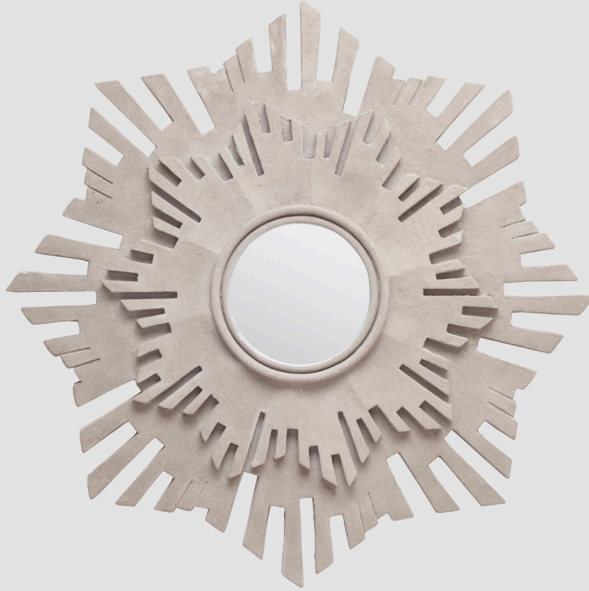

**OUTDOOR
APPROVED**

ANDERS

The Anders puts an industrial twist on the popular starburst shape. The layered rays resemble gears and because it's crafted from concrete, this mirror will complement a rustic setting indoors or out.

MATERIAL

Reconstituted Stone*

DIMENSIONS

38"D

Depth: 2"

REFLECTION AREA

Diameter: 10"

TYPE OF HARDWARE

Wire

Our mirrors are designed to be hung by a professional, usually by wire. Actual hanging specifics vary on a case by case basis and depend on several variables, including the mirror weight and wall type. Incorrect hanging can result in damage to the mirror or the wall. Made Goods is not responsible for damage due to incorrect hanging of our pieces.

WEIGHT

38lbs

MIRROR TYPE

Normal

**Reconstituted Stone material naturally distresses. Minor cracks and imperfections are to be expected.*

FINISH

Light Gray

Rustic Brown