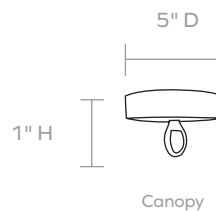

ARRICKA

We've given abaca a brand new look. Rather than weaving this natural fiber, we've used short pieces of the rope to organically line the three-tiered Arricka. This chandelier—in Bleached or Blue—brings vivacity and movement to a space; the metal rim adds a polished touch to this more casual piece.

MATERIALS

Abaca Rope/Metal

DIMENSIONS

30" Dia x 25"H

CANOPY DIMENSIONS

(Canopy finish matches chandelier)

5" Dia x 1"H

NUMBER OF BULBS

5

BULB TYPE

Type B - E12, Incandescent, 40 Watt max.

UL/CUL CERTIFIED

Yes /Yes

CORD COLOR

Clear

CORD LENGTH

32"

MAXIMUM CHAIN LENGTH

40"

SEMI-FLUSH MOUNT OVERALL HEIGHT

27"

WEIGHT

23.5 lbs

FINISHES

DAMP LOCATION APPROVED

No